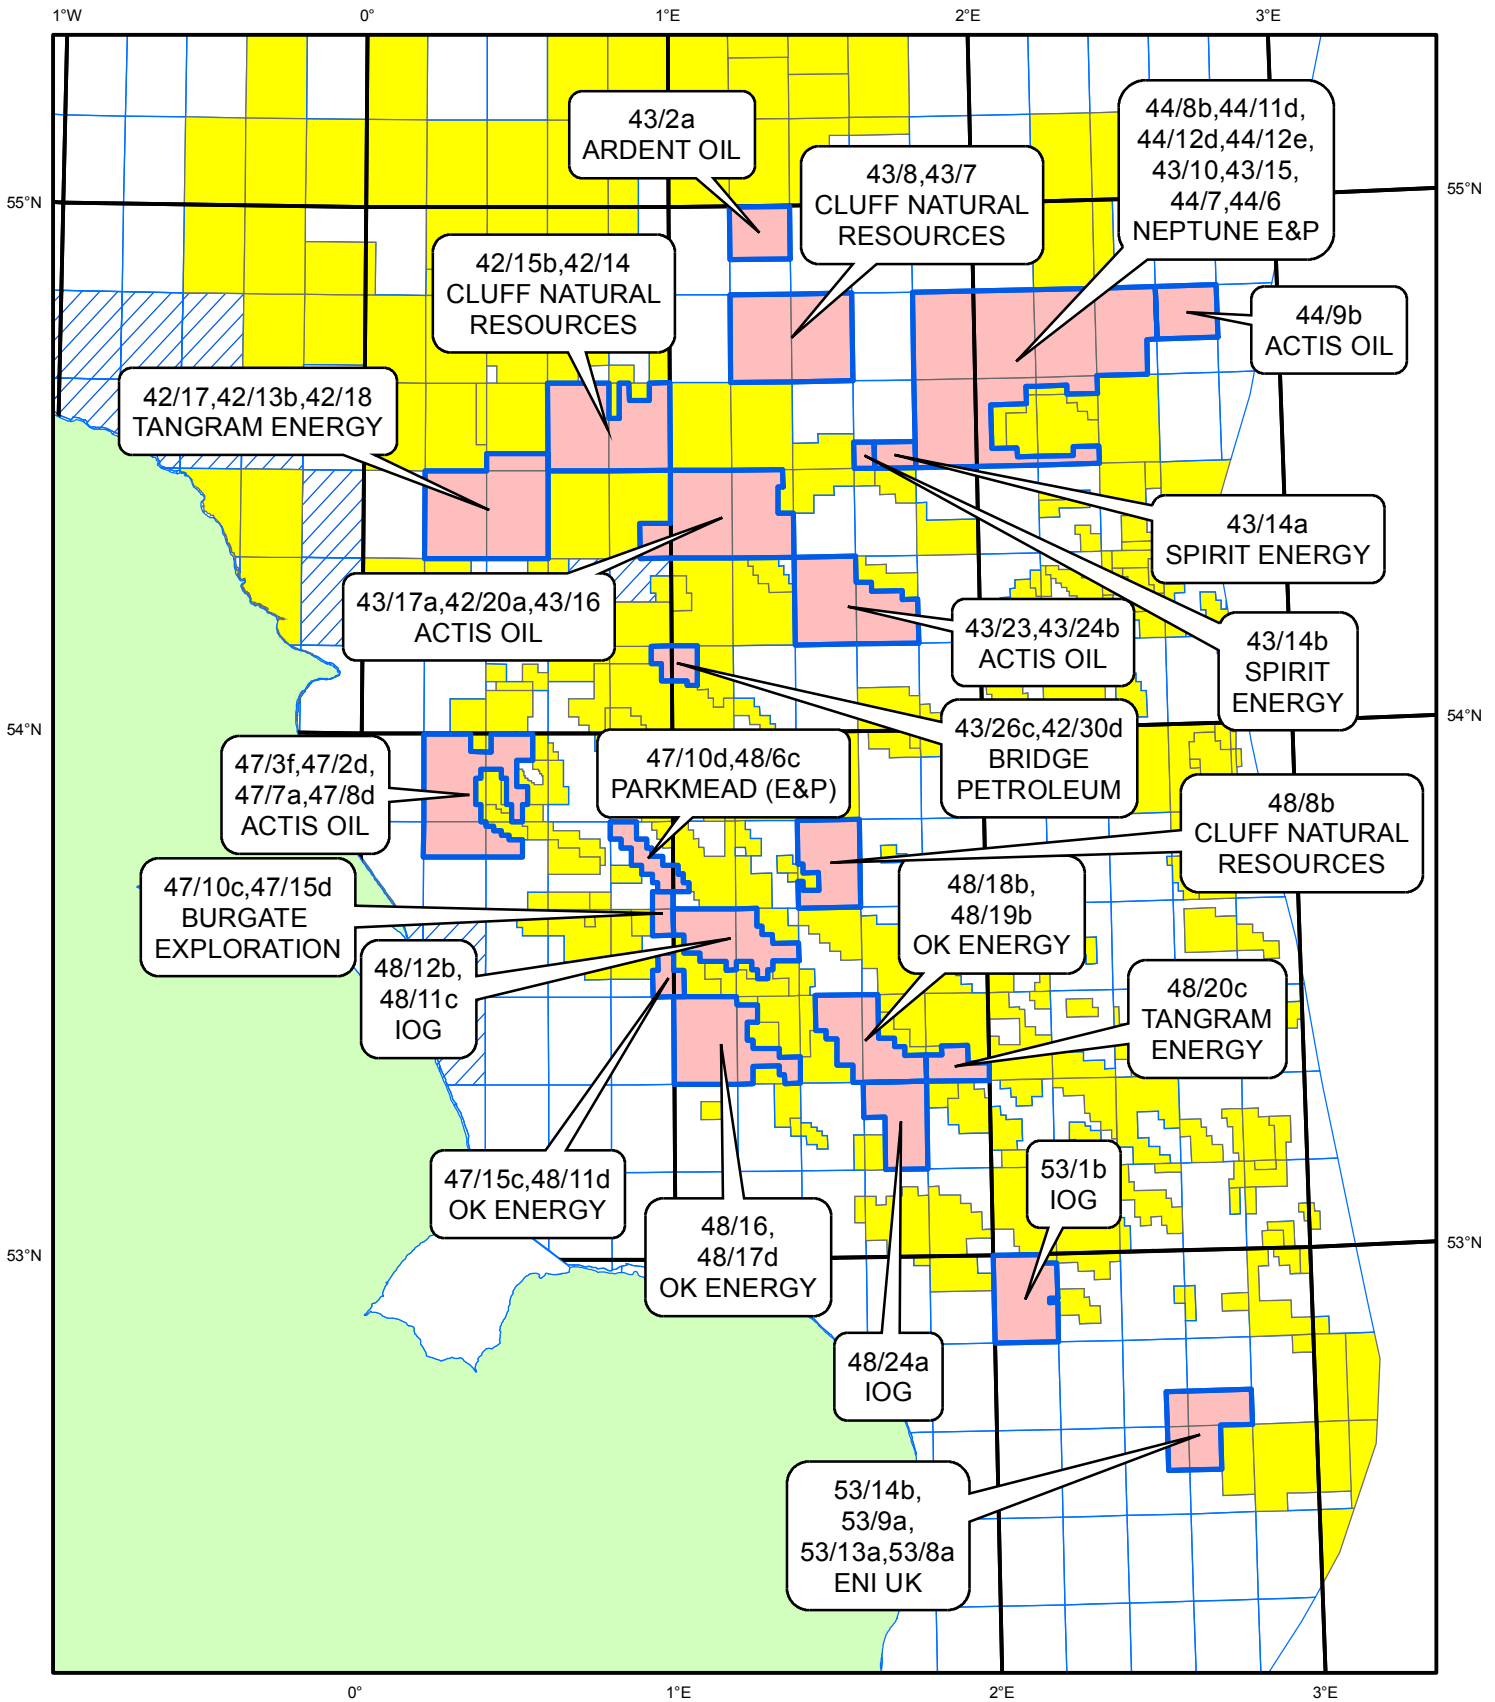

UK Continental Shelf 30th Round of Offshore Licensing Southern North Sea

Legend

- Blocks on Offer
- Licensed Blocks
- Restricted blocks

Map Location

23/05/2018

Oil & Gas Authority