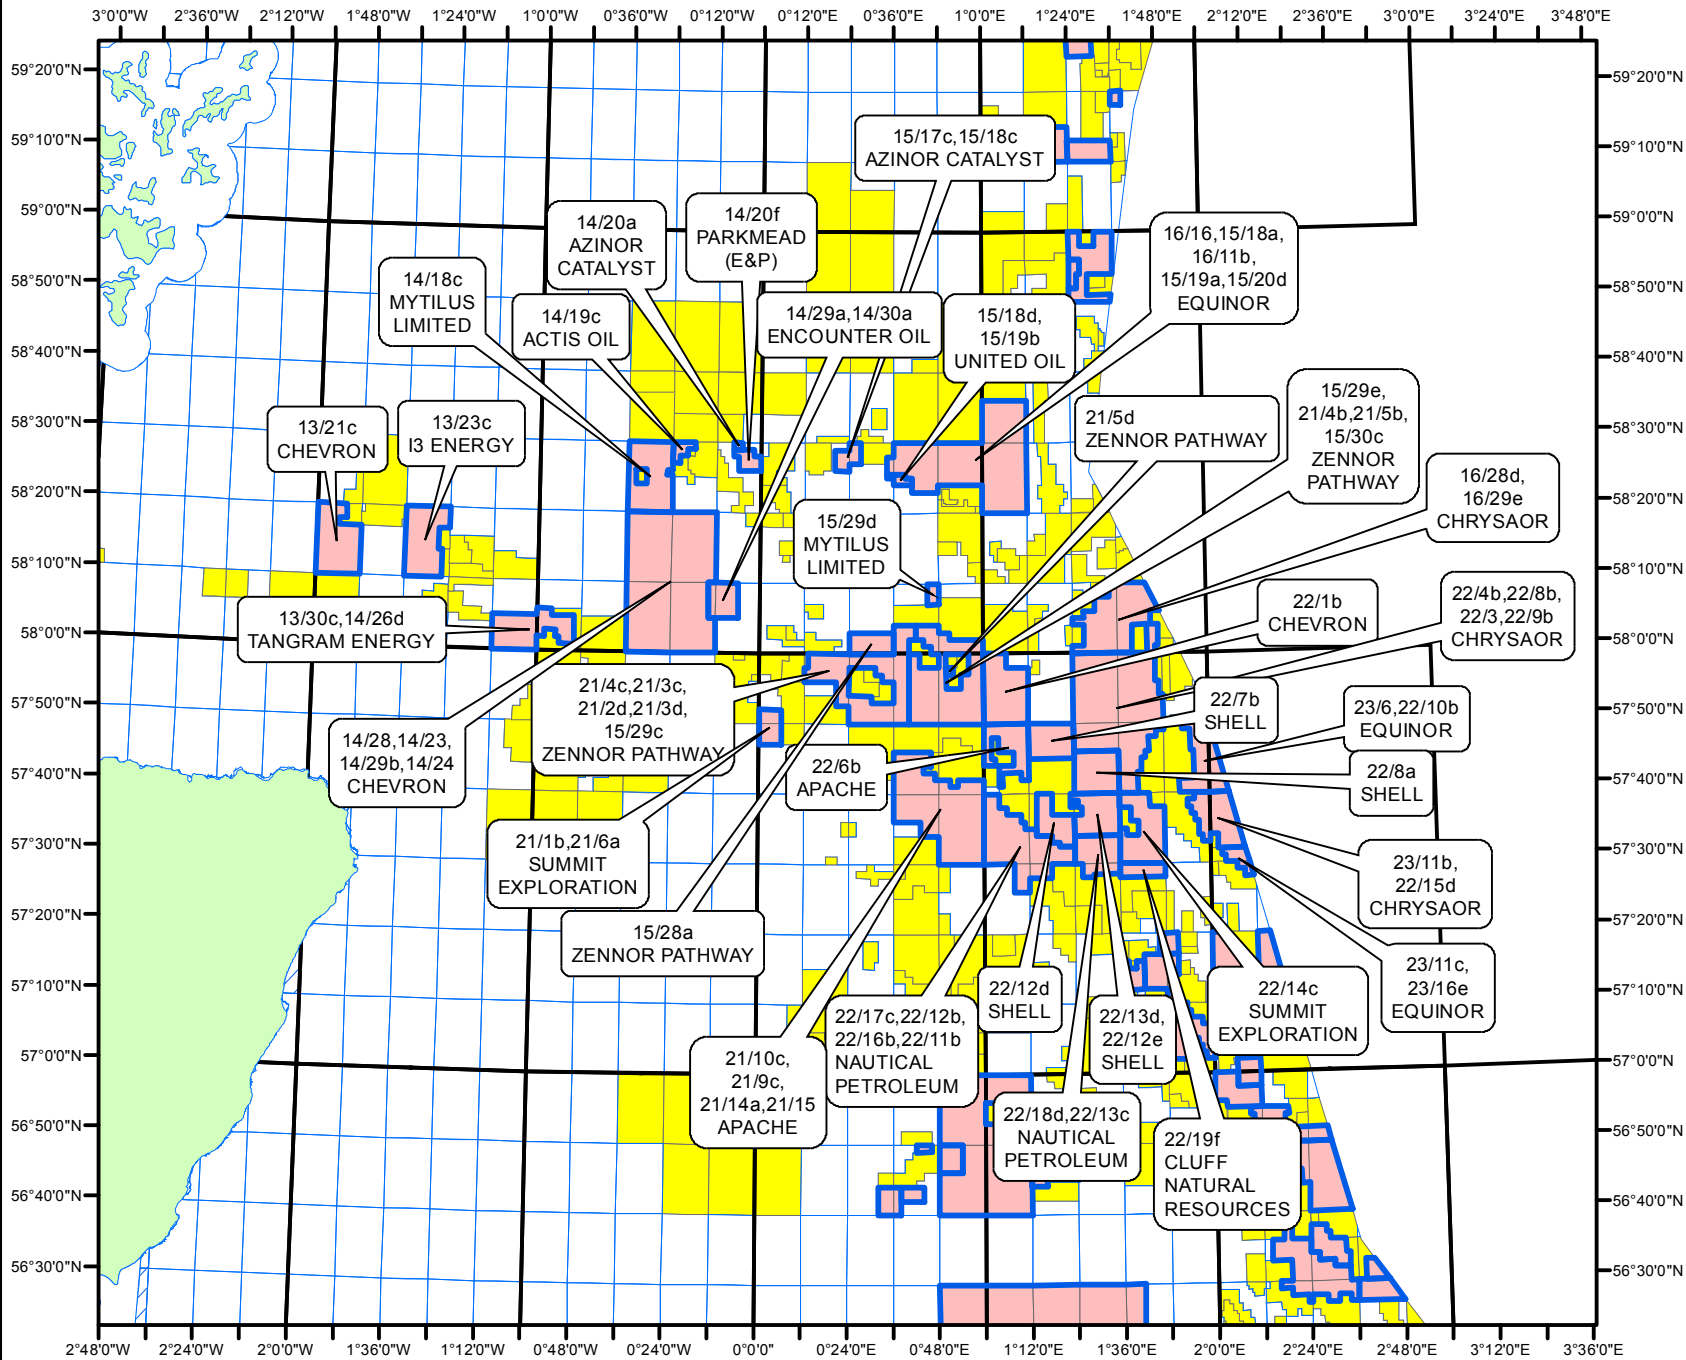

# UK Continental Shelf 30th Round of Offshore Licensing Central North Sea (North)

## Legend

- Potential awarded blocks
- Unlicensed
- Licensed
- Restricted Blocks

0 5 10 15 Miles  
0 20 40 60 80 Kilometres  
ED 1950 UTM Zone 31N  
SCALE 1:2,000,000 Updated: 21/05/2018