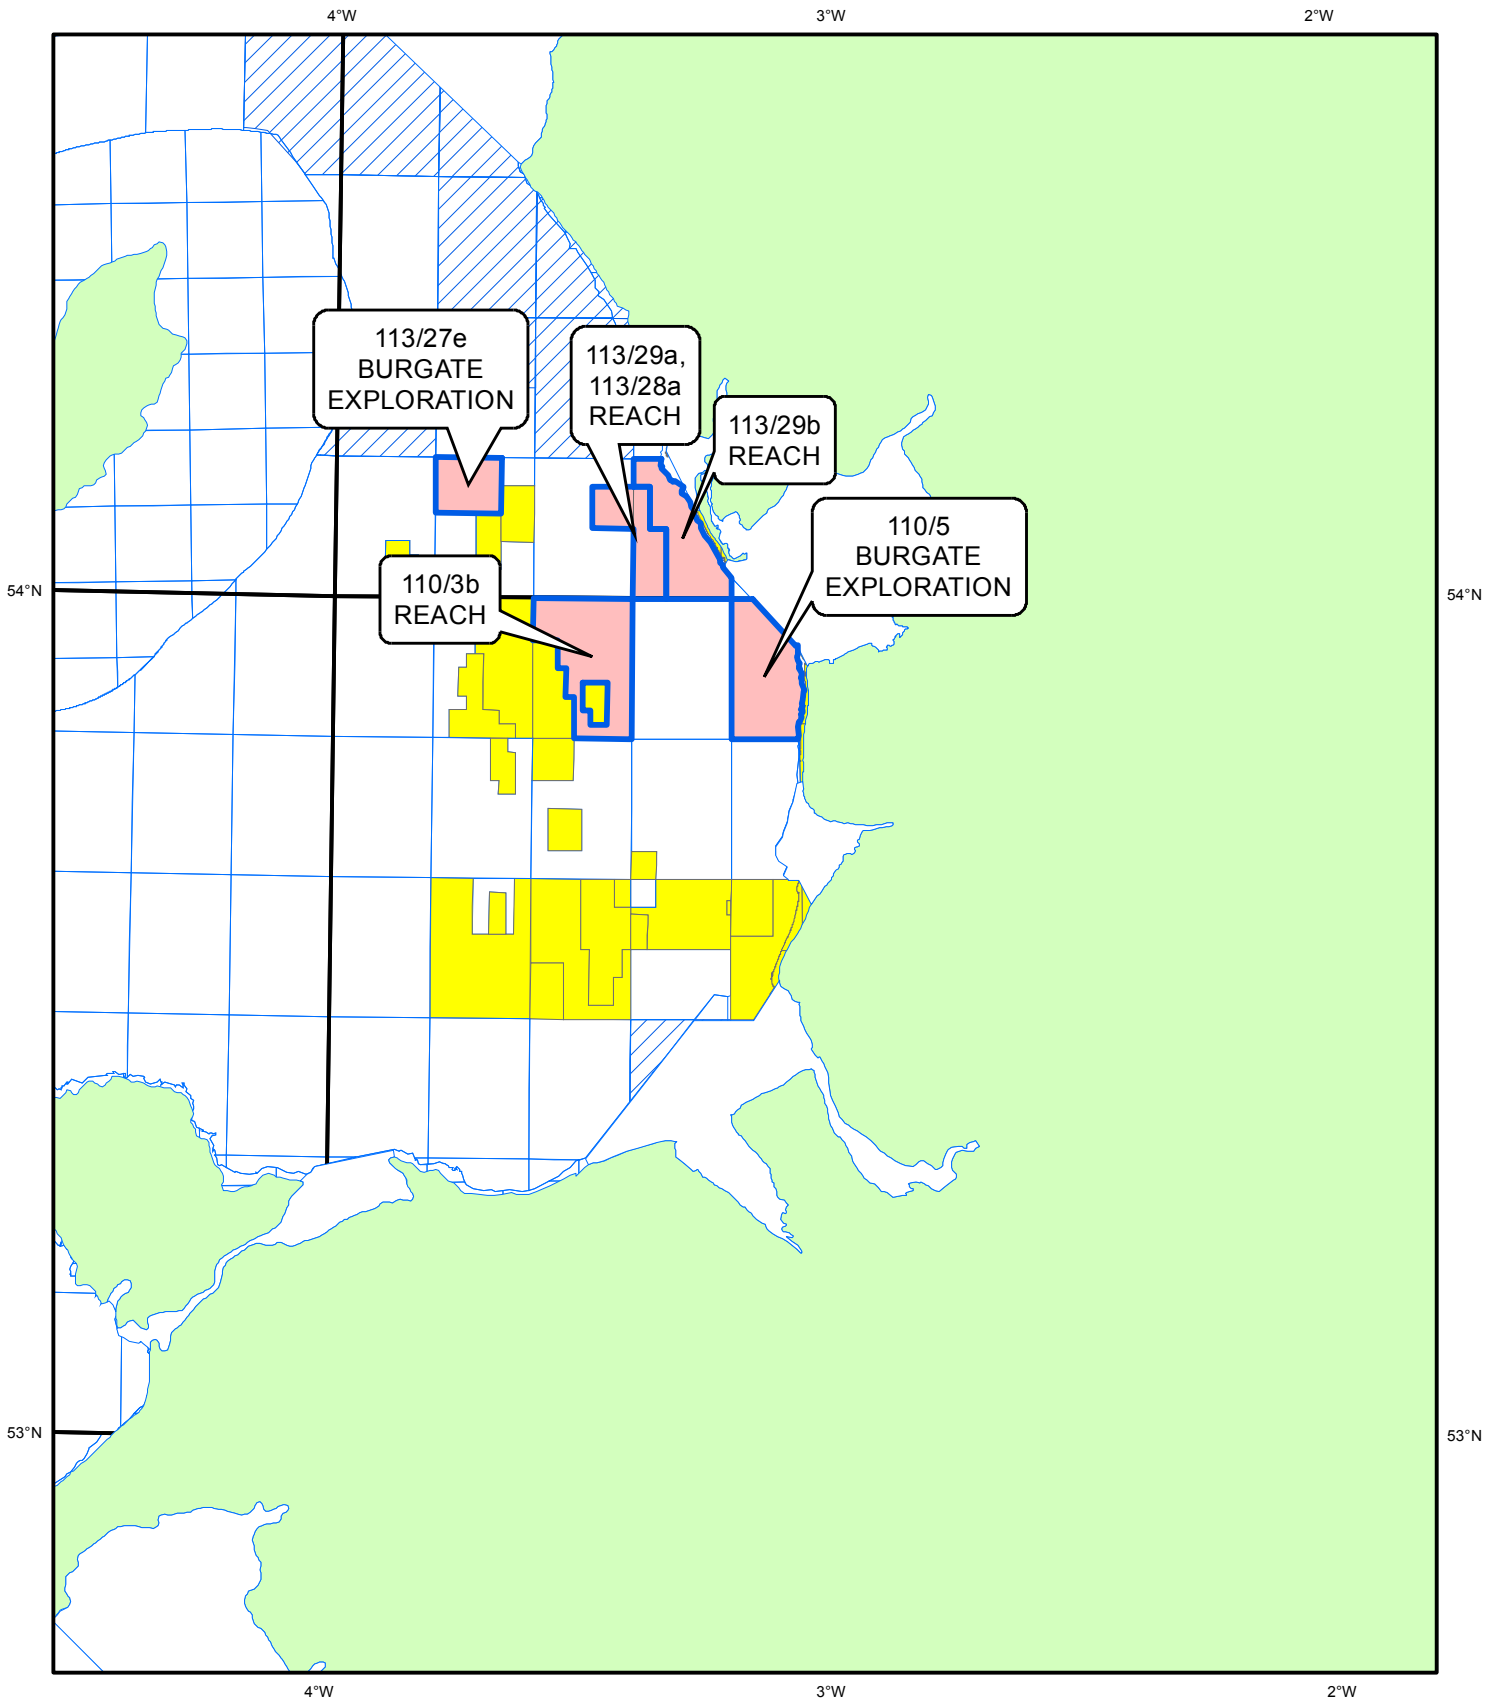

UK Continental Shelf 30th Round of Offshore Licensing East Irish Sea

Legend

- Blocks on Offer
- Licensed Blocks
- Restricted blocks

Map Location

23/05/2018

Oil & Gas Authority