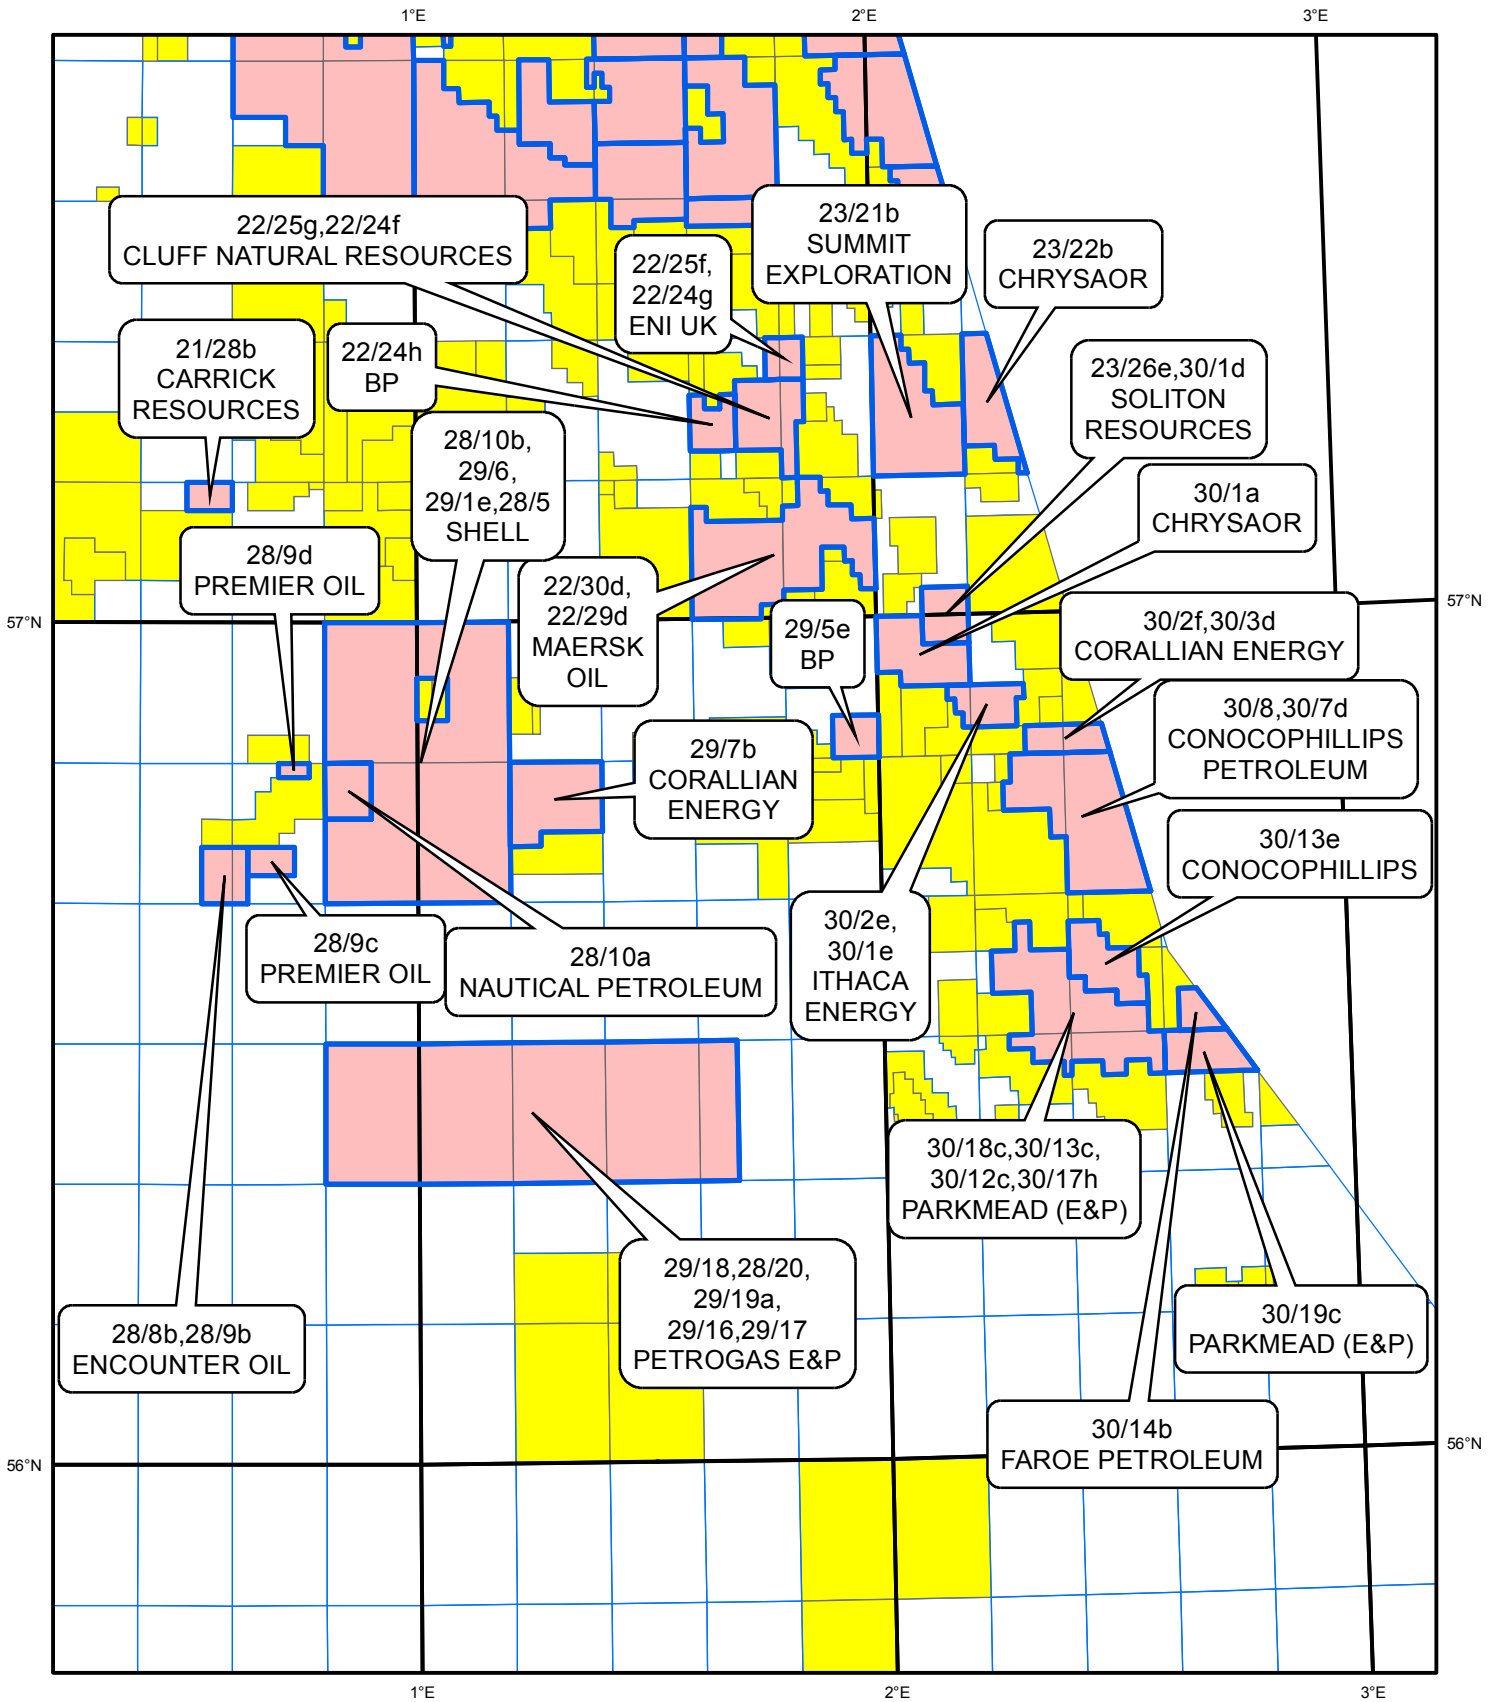

# UK Continental Shelf 30th Round of Offshore Licensing Central North Sea (South)

### Legend

- Blocks on Offer
- Licensed Blocks
- Restricted blocks

### Map Location

23/05/2018

**Oil & Gas Authority**